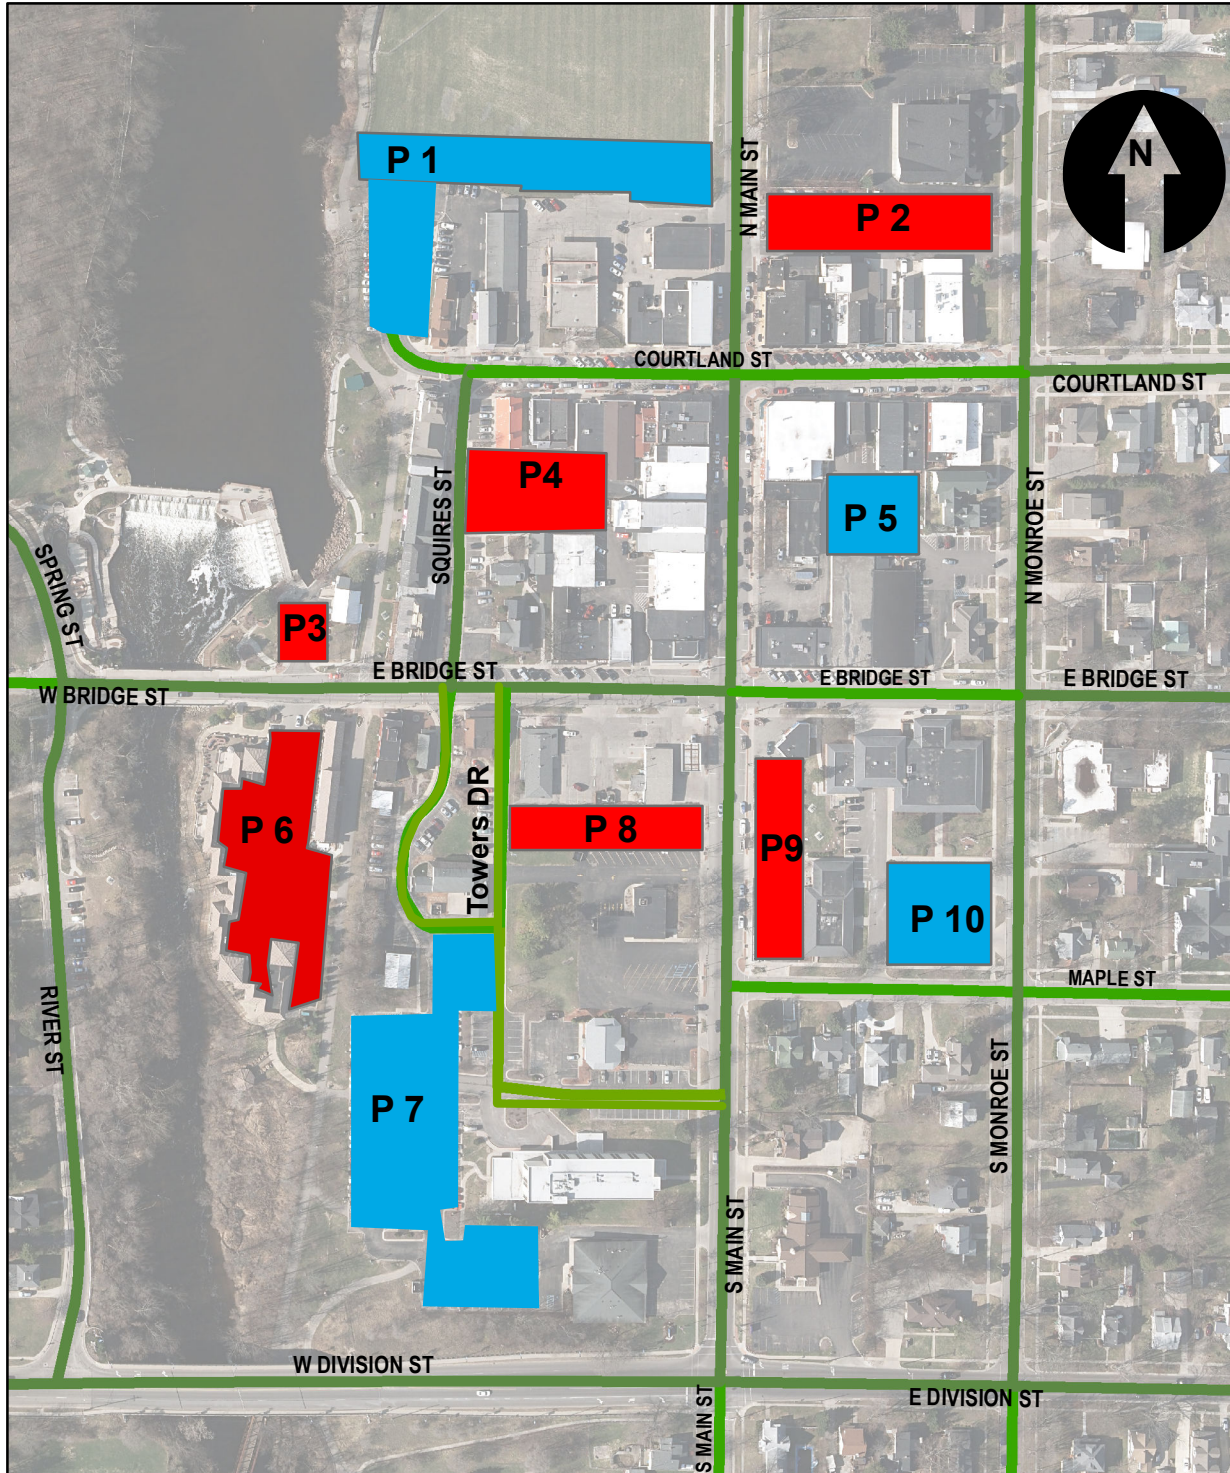

DOWNTOWN ROCKFORD PARKING DIRECTORY

<u>Lot Name</u>	<u>Location</u>
P1 Garden Park	35 Courtland
P2 Courtland	114 N. Main
P3 Overlook Park	9 E. Bridge
P4 Welcome Center	8 N. Squires
P5 Monroe	13 N. Monroe
P6 Promenade	0 E. Bridge
P7 South Squires	51 S. Squires
P8 Main Street West	11 S. Main
P9 Main Street East	12 S. Main
P10 City Hall	7 S. Monroe

PARKING

■

Customer only

■

Customer and Employee